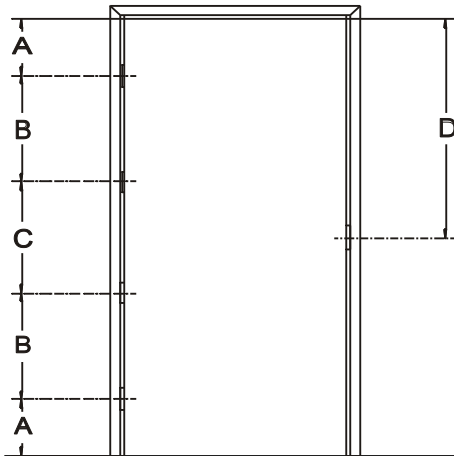

IDP Inc. 4-1/2" HINGES (2 or 4 pair) FOR 1-3/4" DOORS (7¹⁰, 8⁰, 8⁴, 8¹⁰ Heights)

SINGLE: 2 PAIR / HINGES					
HEIGHT	NET HT.	A	B	C	D
7'10	94 3/16"	10 19/32"	24 1/2"	24"	54 3/32"
8'0	96 3/16"	10 19/32"	25"	25"	56 3/32"
8'4	100 3/16"	10 19/32"	26 1/4"	26 1/2"	60 3/32"
8'10	106 3/16"	10 19/32"	28 1/2"	28"	66 3/32"

PAIR: 4 PAIR / HINGES				
HEIGHT	NET HT.	A	B	C
7'10	94 3/16"	10 19/32"	24 1/2"	24"
8'0	96 3/16"	10 19/32"	25"	25"
8'4	100 3/16"	10 19/32"	26 1/4"	26 1/2"
8'10	106 3/16"	10 19/32"	28 1/2"	28"

WIDTHS—SINGLES: 1'6", 1'8", 2'0", 2'4", 2'6", 2'8", 2'10", 3'0", 3'4", 3'6" PAIRS: 4'0", 4'6", 5'0", 5'6", 6'0"