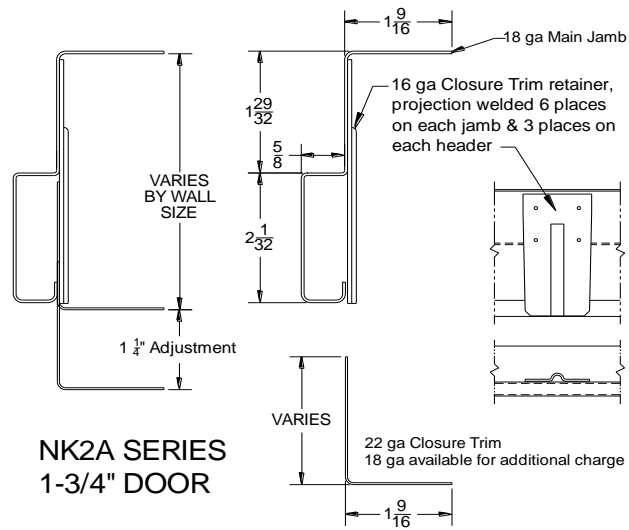

IDP Inc. DOUBLE RABBIT ADJUSTABLE FRAMES

NK2A Closure Trim Wall Sizes

- 4" to 5 1/4"
- 5" to 6 1/4"
- 6" to 7 1/4"
- 7" to 8 1/4"
- 8" to 9 1/4"
- 9" to 10 1/4"

K2A Closure Trim Wall Sizes

- 4" to 5"
- 4 1/2" to 5 1/2"
- 5 1/2" to 6 1/2"
- 6 1/2" to 7 1/2"
- 7 1/2" to 8 1/2"
- 8 1/2" to 9 1/2"
- 9 1/2" to 10 1/2"