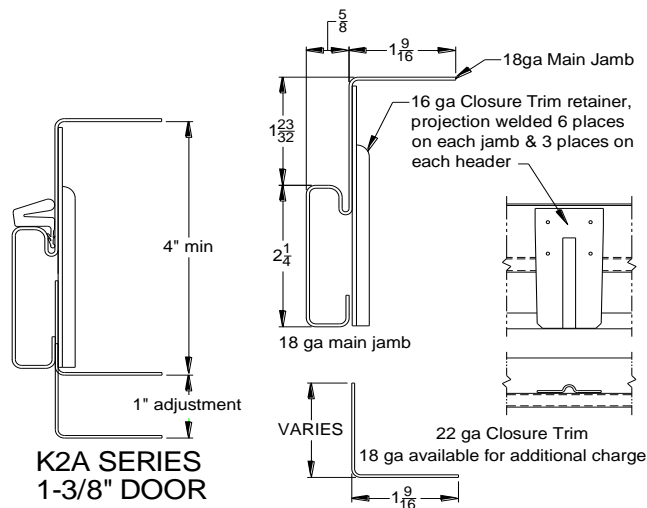

IDP Inc. DOUBLE RABBIT ADJUSTABLE FRAMES

NK2A Closure Trim Wall Sizes

- 4" to 5 1/4"
- 5" to 6 1/4"
- 6" to 7 1/4"
- 7" to 8 1/4"
- 8" to 9 1/4"
- 9" to 10 1/4"

K2A Closure Trim Wall Sizes

- 4" to 5"
- 4 1/2" to 5 1/2"
- 5 1/2" to 6 1/2"
- 6 1/2" to 7 1/2"
- 7 1/2" to 8 1/2"
- 8 1/2" to 9 1/2"
- 9 1/2" to 10 1/2"