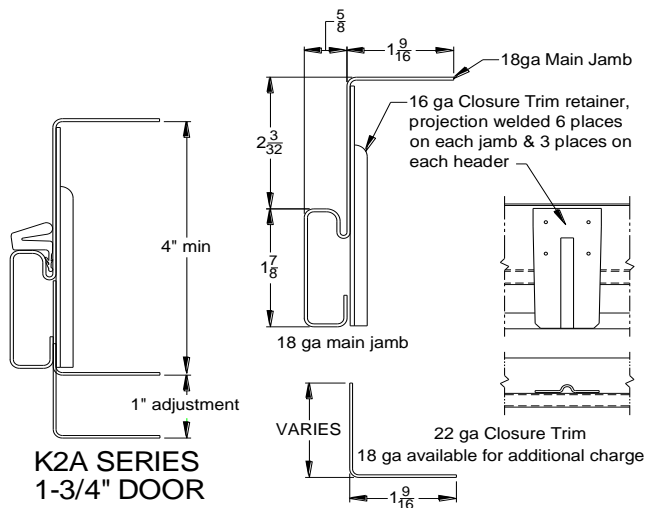

IDP Inc. DOUBLE RABBIT ADJUSTABLE FRAMES

NK2A Closure Trim Wall Sizes

- 4" to 5 1/4"
- 5" to 6 1/4"
- 6" to 7 1/4"
- 7" to 8 1/4"
- 8" to 9 1/4"
- 9" to 10 1/4"

K2A Closure Trim Wall Sizes

- 4" to 5"
- 4 1/2" to 5 1/2"
- 5 1/2" to 6 1/2"
- 6 1/2" to 7 1/2"
- 7 1/2" to 8 1/2"
- 8 1/2" to 9 1/2"
- 9 1/2" to 10 1/2"