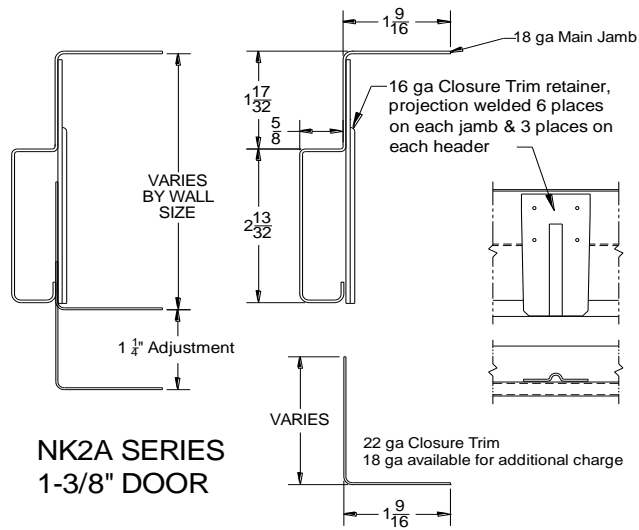

IDP Inc. DOUBLE RABBIT ADJUSTABLE FRAMES

NK2A Closure Trim Wall Sizes

- 4" to 5 1/4"
- 5" to 6 1/4"
- 6" to 7 1/4"
- 7" to 8 1/4"
- 8" to 9 1/4"
- 9" to 10 1/4"

K2A Closure Trim Wall Sizes

- 4" to 5"
- 4 1/2" to 5 1/2"
- 5 1/2" to 6 1/2"
- 6 1/2" to 7 1/2"
- 7 1/2" to 8 1/2"
- 8 1/2" to 9 1/2"
- 9 1/2" to 10 1/2"