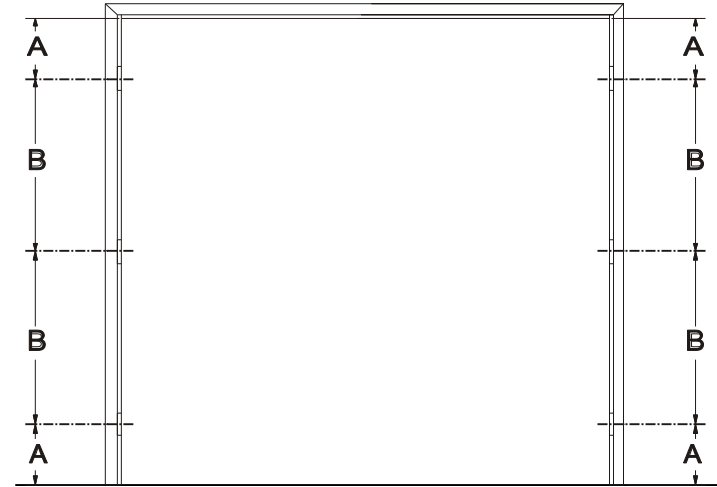

**IDP Inc. 3-1/2" HINGES (1-1/2 or 3 pair) FOR 1-3/8" DOORS (6<sup>8</sup>, 6<sup>9</sup>, 7<sup>0</sup> Heights)**

SINGLE: 1-1/2 PAIR / HINGES				
HEIGHT	NET HT.	A	B	C
6 <sup>8</sup> "	80 3/16"	10 3/32"	30"	40 3/32"
6 <sup>9</sup> "	81 3/16"	10 3/32"	30 1/2"	41 3/32"
7 <sup>0</sup> "	84 3/16"	10 3/32"	32"	44 3/32"

PAIR: 3 PAIR / HINGES			
HEIGHT	NET HT.	A	B
6 <sup>8</sup> "	80 3/16"	10 3/32"	30"
6 <sup>9</sup> "	81 3/16"	10 3/32"	30 1/2"
7 <sup>0</sup> "	84 3/16"	10 3/32"	32"

WIDTHS—SINGLES: 1'6", 1'8", 2'0", 2'4", 2'6", 2'10", 3'0", 3'4", 3'6" PAIRS: 4'0", 4'6", 5'0", 5'6", 6'0"