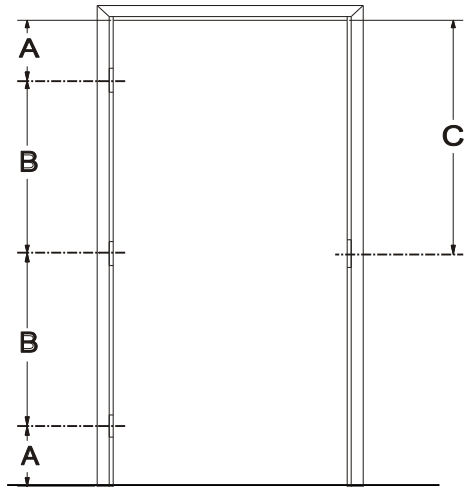

**IDP Inc. 3-1/2" HINGES (1-1/2 or 3 pair) FOR 1-3/8" DOORS (6<sup>8</sup>, 6<sup>9</sup>, 7<sup>0</sup> Heights)**

SINGLE: 1-1/2 PAIR / HINGES				
HEIGHT	NET HT.	A	B	C
6 <sup>8</sup> "	80 3/16"	10 3/32"	30"	40 3/32"
6 <sup>9</sup> "	81 3/16"	10 3/32"	30 1/2"	41 3/32"
7 <sup>0</sup> "	84 3/16"	10 3/32"	32"	44 3/32"

PAIR: 3 PAIR / HINGES			
HEIGHT	NET HT.	A	B
6 <sup>8</sup> "	80 3/16"	10 3/32"	30"
6 <sup>9</sup> "	81 3/16"	10 3/32"	30 1/2"
7 <sup>0</sup> "	84 3/16"	10 3/32"	32"

WIDTHS—SINGLES: 1'6", 1'8", 2'0", 2'4", 2'6", 2'10", 3'0", 3'4", 3'6" PAIRS: 4'0", 4'6", 5'0", 5'6", 6'0"