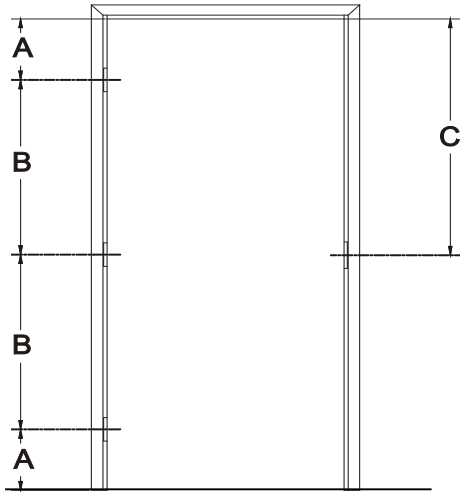

IDP Inc. 4" HINGES (1-1/2 or 3 pair) FOR 1-3/4" DOORS (6⁸, 6⁹, 7⁰ Heights)

| SINGLE: 1-1/2 PAIR / HINGES | | | | |
|-----------------------------|----------|-----------|---------|----------|
| HEIGHT | NET HT. | A | B | C |
| 6 ⁸ " | 80 3/16" | 10 11/32" | 29 3/4" | 40 3/32" |
| 6 ⁹ " | 81 3/16" | 10 11/32" | 30 1/4" | 41 3/32" |
| 7 ⁰ " | 84 3/16" | 10 11/32" | 31-3/4" | 44 3/32" |

| PAIR: 3 PAIR / HINGES | | | |
|-----------------------|----------|-----------|---------|
| HEIGHT | NET HT. | A | B |
| 6 ⁸ " | 80 3/16" | 10 11/32" | 29 3/4" |
| 6 ⁹ " | 81 3/16" | 10 11/32" | 30 1/4" |
| 7 ⁰ " | 84 3/16" | 10 11/32" | 31-3/4" |

WIDTHS—SINGLES: 1'6", 1'8", 2'0", 2'4", 2'6", 2'8", 2'10", 3'0", 3'4", 3'6" PAIRS: 4'0", 4'6", 5'0", 5'6", 6'0"

IDP Inc.
 21300 W. 8 Mile Rd.
 Southfield, MI 48075
 1-877-645-2770

Phone: 248-352-0044
 Fax: 248-352-4222
 www.idpframes.com
 info@idpframes.com