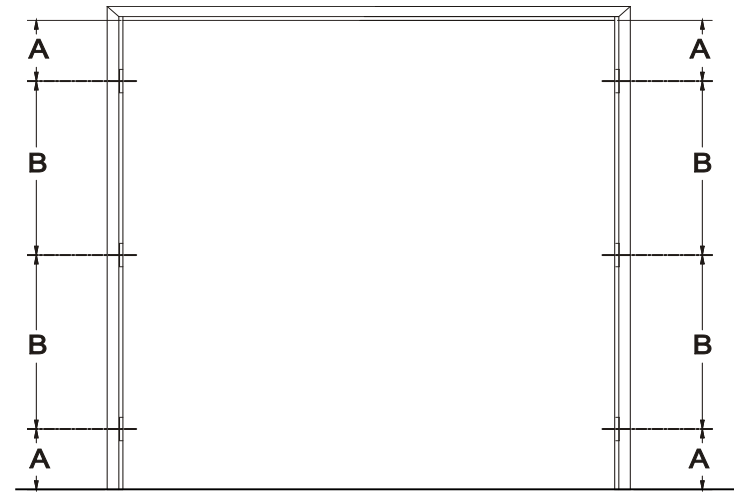

IDP Inc. 4" HINGES (1-1/2 or 3 pair) FOR 1-3/4" DOORS (6⁸, 6⁹, 7⁰ Heights)

| SINGLE: 1-1/2 PAIR / HINGES | | | | |
|-----------------------------|----------|-----------|---------|----------|
| HEIGHT | NET HT. | A | B | C |
| 6 ⁸ " | 80 3/16" | 10 11/32" | 29 3/4" | 40 3/32" |
| 6 ⁹ " | 81 3/16" | 10 11/32" | 30 1/4" | 41 3/32" |
| 7 ⁰ " | 84 3/16" | 10 11/32" | 31-3/4" | 44 3/32" |

| PAIR: 3 PAIR / HINGES | | | |
|-----------------------|----------|-----------|---------|
| HEIGHT | NET HT. | A | B |
| 6 ⁸ " | 80 3/16" | 10 11/32" | 29 3/4" |
| 6 ⁹ " | 81 3/16" | 10 11/32" | 30 1/4" |
| 7 ⁰ " | 84 3/16" | 10 11/32" | 31-3/4" |

WIDTHS—SINGLES: 1'6", 1'8", 2'0", 2'4", 2'6", 2'8", 2'10", 3'0", 3'4", 3'6" PAIRS: 4'0", 4'6", 5'0", 5'6", 6'0"

IDP Inc.
 21300 W. 8 Mile Rd.
 Southfield, MI 48075
 1-877-645-2770

Phone: 248-352-0044
 Fax: 248-352-4222
 www.idpframes.com
 info@idpframes.com