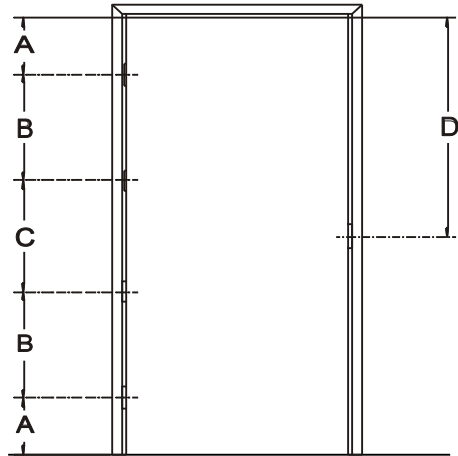

**IDP Inc. 4" HINGES (2 or 4 pair) FOR 1-3/4" DOORS (7<sup>10</sup>, 8<sup>0</sup>, 8<sup>4</sup>, 8<sup>10</sup> Heights)**

SINGLE: 2 PAIR / HINGES					
HEIGHT	NET HT.	A	B	C	D
7'10	94 3/16"	10 11/32"	24 1/2"	24 1/2"	54 3/32"
8'0	96 3/16"	10 11/32"	25"	25 1/2"	56 3/32"
8'4	100 3/16"	10 11/32"	26 1/2"	26 1/2"	60 3/32"
8'10	106 3/16"	10 11/32"	28 1/2"	28 1/2"	66 3/32"

PAIR: 4 PAIR / HINGES				
HEIGHT	NET HT.	A	B	C
7'10	94 3/16"	10 11/32"	24 1/2"	24 1/2"
8'0	96 3/16"	10 11/32"	25"	25 1/2"
8'4	100 3/16"	10 11/32"	26 1/2"	26 1/2"
8'10	106 3/16"	10 11/32"	28 1/2"	28 1/2"

WIDTHS—SINGLES: 1'6", 1'8", 2'0", 2'4", 2'6", 2'8", 2'10", 3'0", 3'4", 3'6" PAIRS: 4'0", 4'6", 5'0", 5'6", 6'0"

**IDP Inc.**  
 21300 W. 8 Mile Rd.  
 Southfield, MI 48075  
 1-877-645-2770

Phone: 248-352-0044  
 Fax: 248-352-4222  
 www.idpframes.com  
 info@idpframes.com