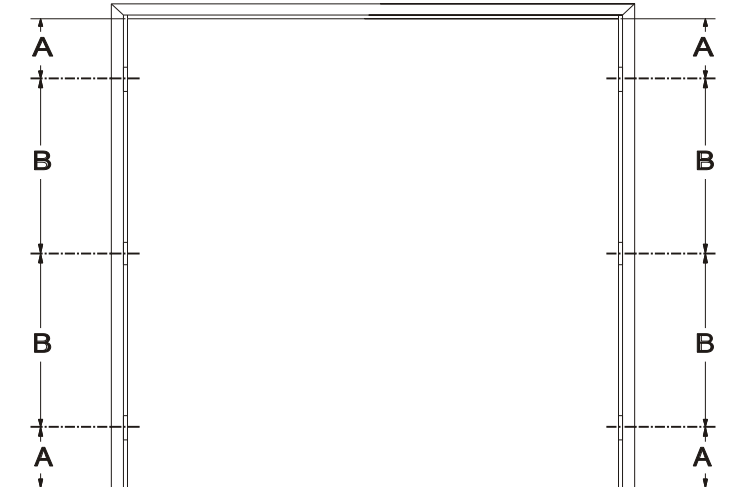

**IDP Inc. 4-1/2" HINGES (1-1/2 or 3 pair) FOR 1-3/4" DOORS (6<sup>8</sup>, 6<sup>9</sup>, 7<sup>0</sup> Heights)**

SINGLE: 1-1/2 PAIR / HINGES				
HEIGHT	NET HT.	A	B	C
6 <sup>8</sup> "	80 3/16"	10 19/32"	29 1/2"	40 3/32"
6 <sup>9</sup> "	81 3/16"	10 19/32"	30"	41 3/32"
7 <sup>0</sup> "	84 3/16"	10 19/32"	31 1/2"	44 3/32"

PAIR: 3 PAIR / HINGES			
HEIGHT	NET HT.	A	B
6 <sup>8</sup> "	80 3/16"	10 19/32"	29 1/2"
6 <sup>9</sup> "	81 3/16"	10 19/32"	30"
7 <sup>0</sup> "	84 3/16"	10 19/32"	31 1/2"

WIDTHS—SINGLES: 1'6", 1'8", 2'0", 2'4", 2'6", 2'8", 2'10", 3'0", 3'4", 3'6" PAIRS: 4'0", 4'6", 5'0", 5'6", 6'0"