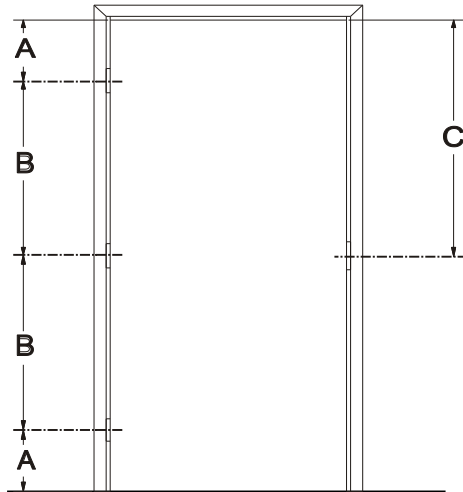

**IDP Inc. 4-1/2" HINGES (1-1/2 or 3 pair) FOR 1-3/4" DOORS (6<sup>8</sup>, 6<sup>9</sup>, 7<sup>0</sup> Heights)**

SINGLE: 1-1/2 PAIR / HINGES				
HEIGHT	NET HT.	A	B	C
6 <sup>8</sup> "	80 3/16"	10 19/32"	29 1/2"	40 3/32"
6 <sup>9</sup> "	81 3/16"	10 19/32"	30"	41 3/32"
7 <sup>0</sup> "	84 3/16"	10 19/32"	31 1/2"	44 3/32"

PAIR: 3 PAIR / HINGES			
HEIGHT	NET HT.	A	B
6 <sup>8</sup> "	80 3/16"	10 19/32"	29 1/2"
6 <sup>9</sup> "	81 3/16"	10 19/32"	30"
7 <sup>0</sup> "	84 3/16"	10 19/32"	31 1/2"

WIDTHS—SINGLES: 1'6", 1'8", 2'0", 2'4", 2'6", 2'8", 2'10", 3'0", 3'4", 3'6" PAIRS: 4'0", 4'6", 5'0", 5'6", 6'0"