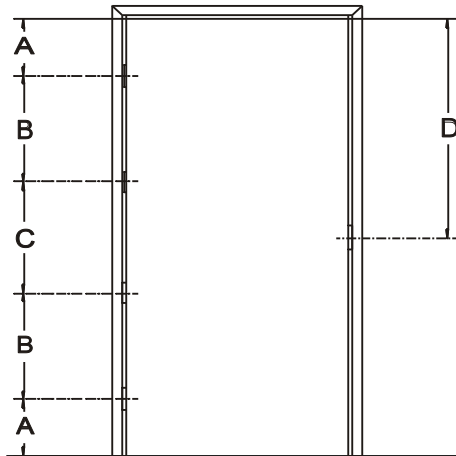

IDP Inc. 4-1/2" HINGES (2 or 4 pair) FOR 1-3/4" DOORS (7¹⁰, 8⁰, 8⁴, 8¹⁰ Heights)

SINGLE: 2 PAIR / HINGES					
HEIGHT	NET HT.	A	B	C	D
7'10	94 3/16"	10 19/32"	24 1/2"	24"	54 3/32"
8'0	96 3/16"	10 19/32"	25"	25"	56 3/32"
8'4	100 3/16"	10 19/32"	26 1/4"	26 1/2"	60 3/32"
8'10	106 3/16"	10 19/32"	28 1/2"	28"	66 3/32"

PAIR: 4 PAIR / HINGES				
HEIGHT	NET HT.	A	B	C
7'10	94 3/16"	10 19/32"	24 1/2"	24"
8'0	96 3/16"	10 19/32"	25"	25"
8'4	100 3/16"	10 19/32"	26 1/4"	26 1/2"
8'10	106 3/16"	10 19/32"	28 1/2"	28"

WIDTHS—SINGLES: 1'6", 1'8", 2'0", 2'4", 2'6", 2'8", 2'10", 3'0", 3'4", 3'6" PAIRS: 4'0", 4'6", 5'0", 5'6", 6'0"