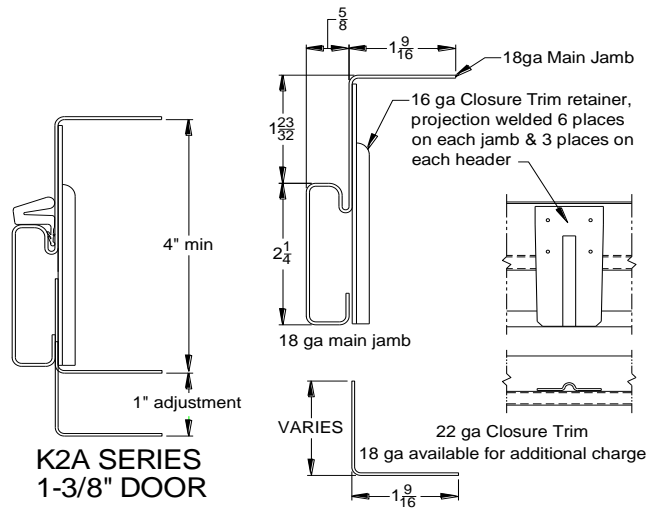

## NK2A Closure Trim Wall Sizes

- 4" to 5 1/4"
- 5" to 6 1/4"
- 6" to 7 1/4"
- 7" to 8 1/4"
- 8" to 9 1/4"
- 9" to 10 1/4"

## K2A Closure Trim Wall Sizes

- 4" to 5"
- 4 1/2" to 5 1/2"
- 5 1/2" to 6 1/2"
- 6 1/2" to 7 1/2"
- 7 1/2" to 8 1/2"
- 8 1/2" to 9 1/2"
- 9 1/2" to 10 1/2"

IDP Inc.  
21300 W. 8 Mile Rd.  
Southfield, MI 48075