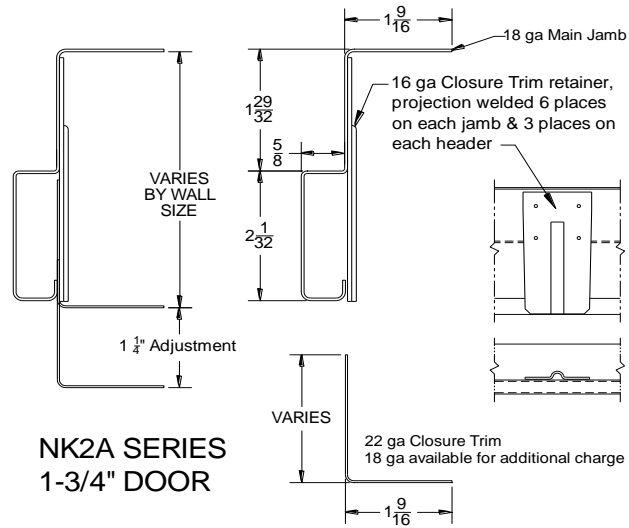

## NK2A Closure Trim Wall Sizes

- 4" to 5 1/4"
- 5" to 6 1/4"
- 6" to 7 1/4"
- 7" to 8 1/4"
- 8" to 9 1/4"
- 9" to 10 1/4"

## K2A Closure Trim Wall Sizes

- 4" to 5"
- 4 1/2" to 5 1/2"
- 5 1/2" to 6 1/2"
- 6 1/2" to 7 1/2"
- 7 1/2" to 8 1/2"
- 8 1/2" to 9 1/2"
- 9 1/2" to 10 1/2"

IDP Inc.  
21300 W. 8 Mile Rd.  
Southfield, MI 48075