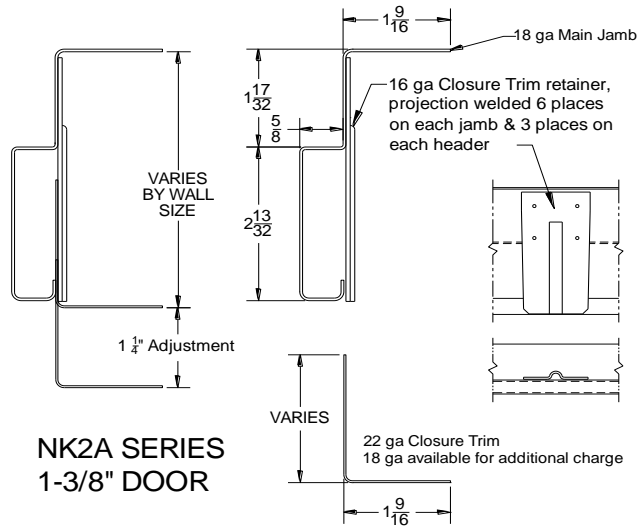

## NK2A Closure Trim Wall Sizes

- 4" to 5 1/4"
- 5" to 6 1/4"
- 6" to 7 1/4"
- 7" to 8 1/4"
- 8" to 9 1/4"
- 9" to 10 1/4"

## K2A Closure Trim Wall Sizes

- 4" to 5"
- 4 1/2" to 5 1/2"
- 5 1/2" to 6 1/2"
- 6 1/2" to 7 1/2"
- 7 1/2" to 8 1/2"
- 8 1/2" to 9 1/2"
- 9 1/2" to 10 1/2"

IDP Inc.  
21300 W. 8 Mile Rd.  
Southfield, MI 48075