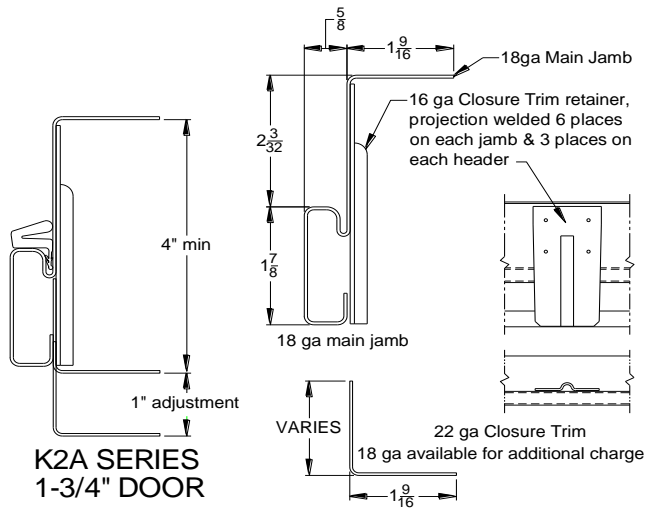

## NK2A Closure Trim Wall Sizes

- 4" to 5 1/4"
- 5" to 6 1/4"
- 6" to 7 1/4"
- 7" to 8 1/4"
- 8" to 9 1/4"
- 9" to 10 1/4"

## K2A Closure Trim Wall Sizes

- 4" to 5"
- 4 1/2" to 5 1/2"
- 5 1/2" to 6 1/2"
- 6 1/2" to 7 1/2"
- 7 1/2" to 8 1/2"
- 8 1/2" to 9 1/2"
- 9 1/2" to 10 1/2"

IDP Inc.  
21300 W. 8 Mile Rd.  
Southfield, MI 48075