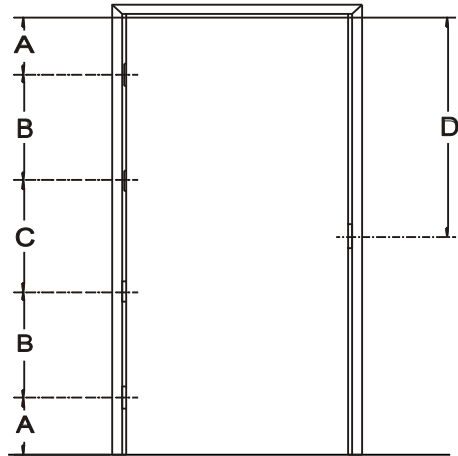

IDP Inc. 4" HINGES (2 or 4 pair) FOR 1-3/4" DOORS (7¹⁰, 8⁰, 8⁴, 8¹⁰ Heights)

SINGLE: 2 PAIR / HINGES					
HEIGHT	NET HT.	A	B	C	D
7'10	94 3/16"	10 11/32"	24 1/2"	24 1/2"	54 3/32"
8'0	96 3/16"	10 11/32"	25"	25 1/2"	56 3/32"
8'4	100 3/16"	10 11/32"	26 1/2"	26 1/2"	60 3/32"
8'10	106 3/16"	10 11/32"	28 1/2"	28 1/2"	66 3/32"

PAIR: 4 PAIR / HINGES				
HEIGHT	NET HT.	A	B	C
7'10	94 3/16"	10 11/32"	24 1/2"	24 1/2"
8'0	96 3/16"	10 11/32"	25"	25 1/2"
8'4	100 3/16"	10 11/32"	26 1/2"	26 1/2"
8'10	106 3/16"	10 11/32"	28 1/2"	28 1/2"

WIDTHS—SINGLES: 1'6", 1'8", 2'0", 2'4", 2'6", 2'8", 2'10", 3'0", 3'4", 3'6" PAIRS: 4'0", 4'6", 5'0", 5'6", 6'0"

IDP Inc.
 21300 W. 8 Mile Rd.
 Southfield, MI 48075

Phone: 248-352-0044
 Fax: 248-352-4222
 www.idpframes.com